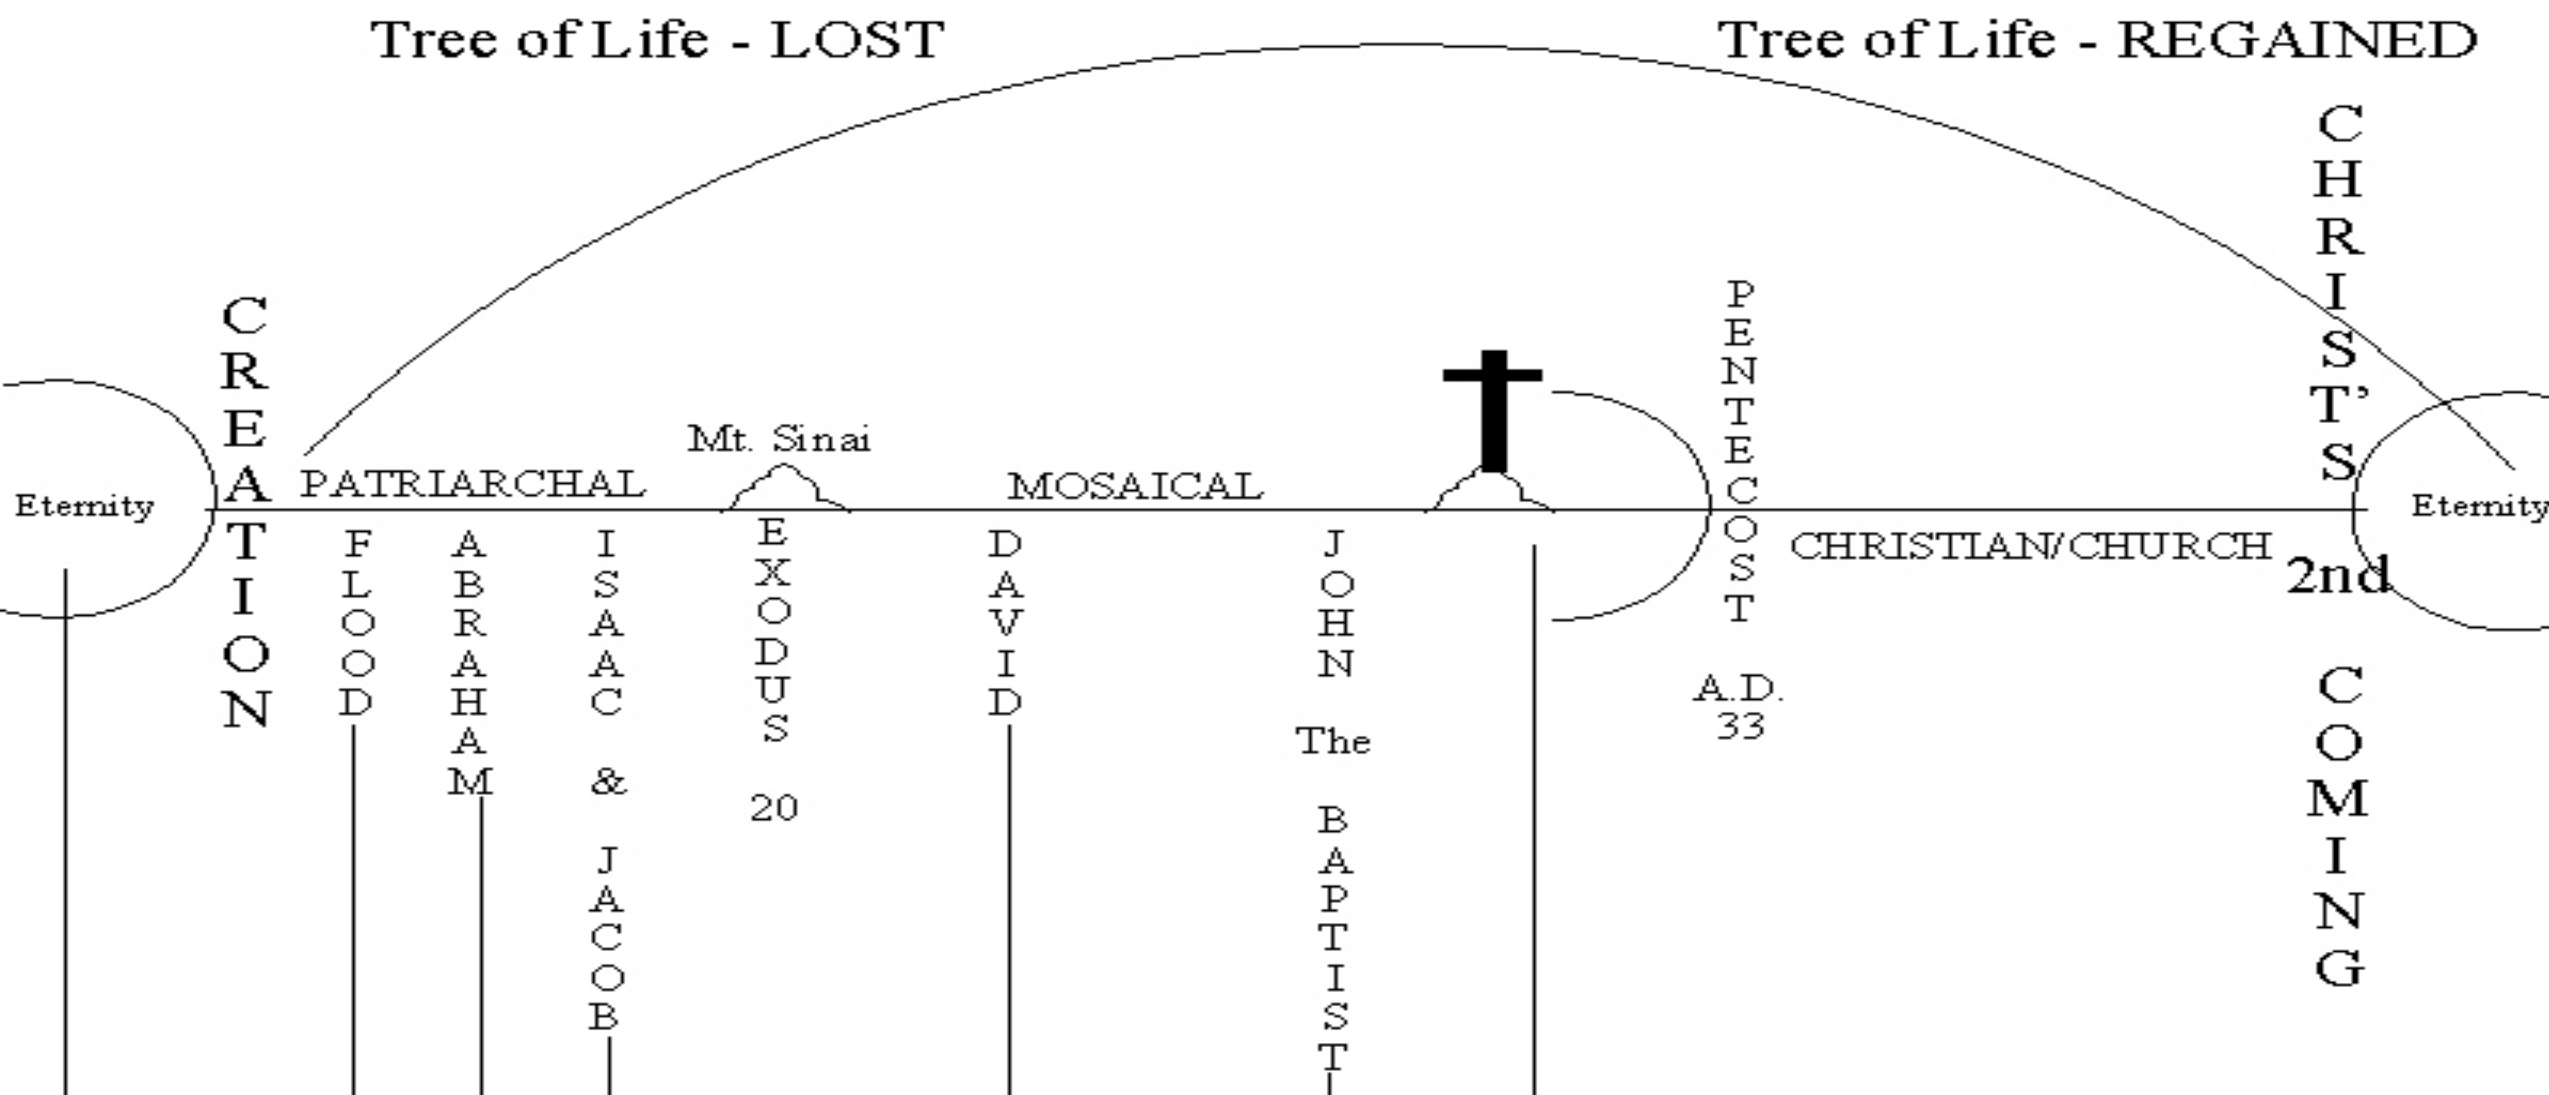

The image features a large, solid red speech bubble with a white outline, centered on a white background. The speech bubble has a pointed bottom. Inside the bubble, the text "The Nature of Love" is written in a clean, white, sans-serif font. The background is decorated with several concentric, light gray circles, some of which are solid and others are dashed, creating a subtle pattern.

Defining Love

- **1 Corinthians 13:4 – 7**
- **Romans 5:8**
- **John 3:14 – 17**

Paradise Lost

- **Genesis 3:6 – 11**
- **Genesis 3:22 – 24**
- **Romans 5:12 – 14**

**A Plan laid in
Place before
Creation:**

- **Ephesians 1:3 – 6**
- **1 Peter 1:2**

The Plan Enacted:

- **Genesis 3:14 – 15**
- **Isaiah 7:14**
- **Luke 1:31 – 35**
- **Galatians 4:4 – 5**

God's Scheme of Redemption

A red rectangular box with a white border and a white pointer at the bottom center, containing the text "Redeemed by the Blood of Christ" in white. The background features decorative curved lines in the top-left and bottom-right corners.